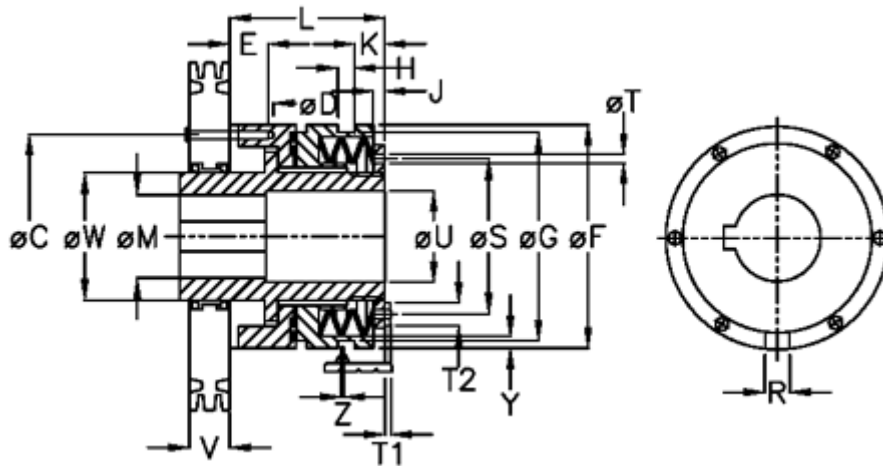

Article number: 46924532

Description: Torque limiter Safelifting C 45 M

Measures

C	= 105	J	= 9.0	T1	= 4.0
D	= 6xM8	K	= 20.0	T2	= 10
Disc spring mounting	= 5x1M	L	= 125.0	U	= 46
Disc spring version	= M - medium	M max	= 45	V	= 47.0
E	= 12.0	M min	= 18	W	= 65
F	= 120	R	= 10	X	= 59.0
G	= 112.0	S	= 82	Y	= 2
H	= 10	T	= 6	Z	= 0.0